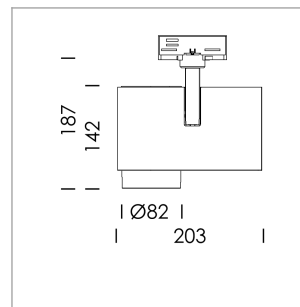

Ontero ID

Article number: 20620058

LIGHT TECHNOLOGY

LED	COB
Light colour	GoldenBread
Luminous flux	2350 lm
System power	23 W
Luminaire Efficiency	102 lm/W
Reflector	Spot
Beam angle	20°

LUMINAIRE

Rotation angle	330°
Swivel angle	90°
Weight	1.3 kg
Protection rating . class	IP 20 . I
Luminaire colour	stratosilver

OPTIONAL

RAL-colours, NCS-colours (powder coating or wet spraying) on inquiry, surface alloys on inquiry, honeycomb louver

Surface-mounted luminaire with LED, rated life of the LED L80/B10 > 50000 h, chromaticity tolerance 3 SDCM (initial), LED hybrid technology, 3D silicone lens to reduce the proportion of scattered light, reflector with circular light distribution pattern, reflector pure aluminium 99,99% in MIRO-Silver®, segmented and faceted, exchangeable reflector unit in high-sheen black plastic, with glass cover, rotation angle 330°, swivel angle 90°, luminaire housing die-cast aluminium, powder-coated, stratosilver

1.0 m	0.34	14298.8
2.0 m	0.68	3574.7
3.0 m	1.02	1588.8
4.0 m	1.36	893.7
5.0 m	1.70	572.0
	Ø (m)	E0(0°) [lx]