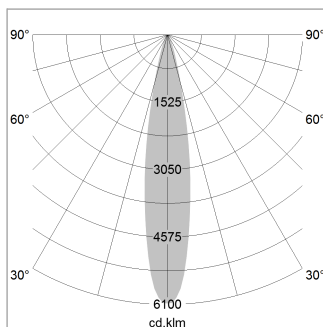

Ontero ID

Article number: 20620058

LIGHT TECHNOLOGY

LED	COB
Light colour	GoldenBread
Luminous flux	2350 lm
System power	23 W
Luminaire Efficiency	102 lm/W
Reflector	Spot
Beam angle	20°

LUMINAIRE

Rotation angle	330°
Swivel angle	90°
Weight	1.3 kg
Protection rating . class	IP 20 . I
Luminaire colour	stratosilver

OPTIONAL

RAL-colours, NCS-colours (powder coating or wet spraying) on inquiry, surface alloys on inquiry, honeycomb louver

Surface-mounted luminaire with LED, rated life of the LED L80/B10 > 50000 h, chromaticity tolerance 3 SDCM (initial), LED hybrid technology, 3D silicone lens to reduce the proportion of scattered light, reflector with circular light distribution pattern, reflector pure aluminium 99,99% in MIRO-Silver®, segmented and faceted, exchangeable reflector unit in high-sheen black plastic, with glass cover, rotation angle 330°, swivel angle 90°, luminaire housing die-cast aluminium, powder-coated, stratosilver

1.0 m	0.34	14298.8
2.0 m	0.68	3574.7
3.0 m	1.02	1588.8
4.0 m	1.36	893.7
5.0 m	1.70	572.0
	Ø (m)	E0(0°) [lx]