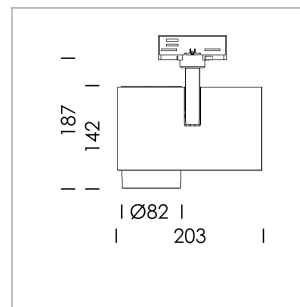

Ontero ID

Article number: 20620070

LIGHT TECHNOLOGY

LED	COB
Light colour	GoldenBread
Luminous flux	2350 lm
System power	23 W
Luminaire Efficiency	102 lm/W
Reflector	Spot
Beam angle	20°

LUMINAIRE

Rotation angle	330°
Swivel angle	90°
Weight	1.3 kg
Protection rating . class	IP 20 . I
Luminaire colour	stratowhite

OPTIONAL

RAL-colours, NCS-colours (powder coating or wet spraying) on inquiry, surface alloys on inquiry, honeycomb louver

Surface-mounted luminaire with LED, rated life of the LED L80/B10 > 50000 h, chromaticity tolerance 3 SDCM (initial), LED hybrid technology, 3D silicone lens to reduce the proportion of scattered light, reflector with circular light distribution pattern, reflector pure aluminium 99,99% in MIRO-Silver®, segmented and faceted, exchangeable reflector unit in high-sheen black plastic, with glass cover, rotation angle 330°, swivel angle 90°, luminaire housing die-cast aluminium, powder-coated, stratowhite

1.0 m	0.34	14298.8
2.0 m	0.68	3574.7
3.0 m	1.02	1588.8
4.0 m	1.36	893.7
5.0 m	1.70	572.0
Ø (m)		E0(0°) [lx]