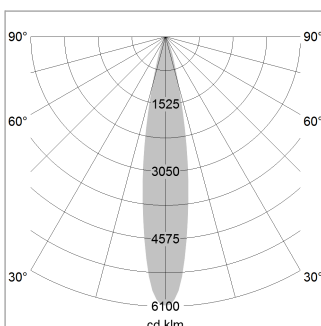

Ontero ID

Article number: 20620070

LIGHT TECHNOLOGY

LED	COB
Light colour	GoldenBread
Luminous flux	2350 lm
System power	23 W
Luminaire Efficiency	102 lm/W
Reflector	Spot
Beam angle	20°

LUMINAIRE

Rotation angle	330°
Swivel angle	90°
Weight	1.3 kg
Protection rating . class	IP 20 . I
Luminaire colour	stratowhite

OPTIONAL

RAL-colours, NCS-colours (powder coating or wet spraying) on inquiry, surface alloys on inquiry, honeycomb louver

Surface-mounted luminaire with LED, rated life of the LED L80/B10 > 50000 h, chromaticity tolerance 3 SDCM (initial), LED hybrid technology, 3D silicone lens to reduce the proportion of scattered light, reflector with circular light distribution pattern, reflector pure aluminium 99,99% in MIRO-Silver®, segmented and faceted, exchangeable reflector unit in high-sheen black plastic, with glass cover, rotation angle 330°, swivel angle 90°, luminaire housing die-cast aluminium, powder-coated, stratowhite

1.0 m	0.34	14298.8
2.0 m	0.68	3574.7
3.0 m	1.02	1588.8
4.0 m	1.36	893.7
5.0 m	1.70	572.0
Ø (m)		E0(0°) [lx]