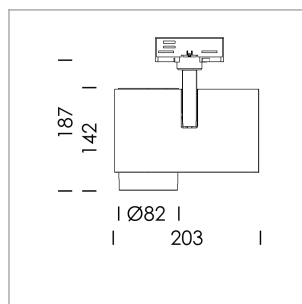

Ontero ID

Article number: 20620092

LIGHT TECHNOLOGY

LED	COB
Light colour	Fish-Seafood
Luminous flux	2470 lm
System power	41 W
Luminaire Efficiency	60 lm/W
Reflector	Spot
Beam angle	20°

LUMINAIRE

Rotation angle	330°
Swivel angle	90°
Weight	1.3 kg
Protection rating . class	IP 20 . I
Luminaire colour	stratosilver

OPTIONEEL

RAL-colours, NCS-colours (powder coating or wet spraying) on inquiry, surface alloys on inquiry, honeycomb louver

Surface-mounted luminaire with LED, rated life of the LED L80/B10 > 50000 h, chromaticity tolerance 2 SDCM (initial), LED hybrid technology, 3D silicone lens to reduce the proportion of scattered light, reflector with circular light distribution pattern, reflector pure aluminium 99,99% in MIRO-Silver®, segmented and faceted, exchangeable reflector unit in high-sheen black plastic, with glass cover, rotation angle 330°, swivel angle 90°, luminaire housing die-cast aluminium, powder-coated, stratosilver

1.0 m	0.34	15029.0
2.0 m	0.68	3757.2
3.0 m	1.02	1669.9
4.0 m	1.36	939.3
5.0 m	1.70	601.2
	Ø (m)	E0(0°) [lx]