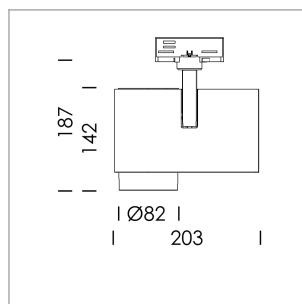

Ontero ID

Article number: 20620094

LIGHT TECHNOLOGY

LED	COB
Light colour	GoldenBread
Luminous flux	3680 lm
System power	41 W
Luminaire Efficiency	90 lm/W
Reflector	Spot
Beam angle	20°

LUMINAIRE

Rotation angle	330°
Swivel angle	90°
Weight	1.3 kg
Protection rating . class	IP 20 . I
Luminaire colour	stratosilver

OPTIONEEL

RAL-colours, NCS-colours (powder coating or wet spraying) on inquiry, surface alloys on inquiry, honeycomb louver

Surface-mounted luminaire with LED, rated life of the LED L80/B10 > 50000 h, chromaticity tolerance 3 SDCM (initial), LED hybrid technology, 3D silicone lens to reduce the proportion of scattered light, reflector with circular light distribution pattern, reflector pure aluminium 99,99% in MIRO-Silver®, segmented and faceted, exchangeable reflector unit in high-sheen black plastic, with glass cover, rotation angle 330°, swivel angle 90°, luminaire housing die-cast aluminium, powder-coated, stratosilver

1.0 m	0.34	22391.3
2.0 m	0.68	5597.8
3.0 m	1.02	2487.9
4.0 m	1.36	1399.5
5.0 m	1.70	895.7
	Ø (m)	E0(0°) [lx]