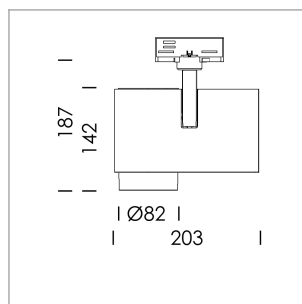

Ontero ID

Article number: 20620095

LIGHT TECHNOLOGY

LED	COB
Light colour	SpecialMeat
Luminous flux	2100 lm
System power	41 W
Luminaire Efficiency	51 lm/W
Reflector	Spot
Beam angle	20°

LUMINAIRE

Rotation angle	330°
Swivel angle	90°
Weight	1.3 kg
Protection rating . class	IP 20 . I
Luminaire colour	stratosilver

OPTIONEEL

RAL-colours, NCS-colours (powder coating or wet spraying) on inquiry, surface alloys on inquiry, honeycomb louver

Surface-mounted luminaire with LED, rated life of the LED L80/B10 > 50000 h, chromaticity tolerance 2 SDCM (initial), LED hybrid technology, 3D silicone lens to reduce the proportion of scattered light, reflector with circular light distribution pattern, reflector pure aluminium 99,99% in MIRO-Silver®, segmented and faceted, exchangeable reflector unit in high-sheen black plastic, with glass cover, rotation angle 330°, swivel angle 90°, luminaire housing die-cast aluminium, powder-coated, stratosilver

Multiadapter black, inclusive driver unit: 220-240 V~ / 50-60 Hz, max. 22 luminaires per circuit (B16A fuse)

Note: All data are typical values. System features may change with product improvements due to technical advances. Errors excepted.