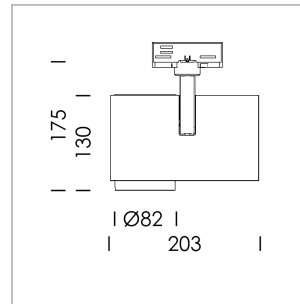

Ontero ID

Article number: 20630023

LIGHT TECHNOLOGY

LED	COB
Light colour	SpecialMeat
Luminous flux	940 lm
System power	15 W
Luminaire Efficiency	59 lm/W
Reflector	Medium
Beam angle	25°

LUMINAIRE

Rotation angle	330°
Swivel angle	90°
Weight	1.3 kg
Protection rating . class	IP 20 . I
Luminaire colour	stratosilver

OPTIONEEL

RAL-colours, NCS-colours (powder coating or wet spraying) on inquiry, surface alloys on inquiry, honeycomb louver

Surface-mounted luminaire with LED, rated life of the LED L80/B10 > 50000 h, chromaticity tolerance 2 SDCM (initial), LED hybrid technology, 3D silicone lens to reduce the proportion of scattered light, reflector with circular light distribution pattern, reflector pure aluminium 99,99% in MIRO-Silver®, segmented and faceted, exchangeable reflector unit in high-sheen black plastic, with glass cover, rotation angle 330°, swivel angle 90°, luminaire housing die-cast aluminium, powder-coated, stratosilver

Multiadapter black, inclusive driver unit: 220-240 V~ / 50-60 Hz, max. 34 luminaires per circuit (B16A fuse)

Note: All data are typical values. System features may change with product improvements due to technical advances. Errors excepted.