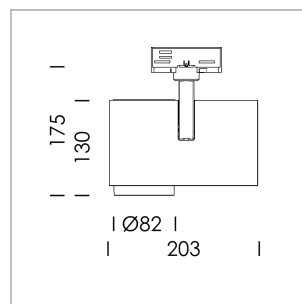

Ontero ID

Article number: 20630094

LIGHT TECHNOLOGY

LED	COB
Light colour	GoldenBread
Luminous flux	3640 lm
System power	41 W
Luminaire Efficiency	89 lm/W
Reflector	Medium
Beam angle	25°

LUMINAIRE

Rotation angle	330°
Swivel angle	90°
Weight	1.3 kg
Protection rating . class	IP 20 . I
Luminaire colour	stratosilver

OPTIONAL

RAL-colours, NCS-colours (powder coating or wet spraying) on inquiry, surface alloys on inquiry, honeycomb louver

Surface-mounted luminaire with LED, rated life of the LED L80/B10 > 50000 h, chromaticity tolerance 3 SDCM (initial), LED hybrid technology, 3D silicone lens to reduce the proportion of scattered light, reflector with circular light distribution pattern, reflector pure aluminium 99,99% in MIRO-Silver®, segmented and faceted, exchangeable reflector unit in high-sheen black plastic, with glass cover, rotation angle 330°, swivel angle 90°, luminaire housing die-cast aluminium, powder-coated, stratosilver