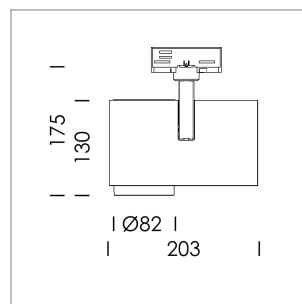

Ontero ID

Article number: 20640046

LIGHT TECHNOLOGY

LED	COB
Light colour	GoldenBread
Luminous flux	2410 lm
System power	23 W
Luminaire Efficiency	105 lm/W
Reflector	Flood
Beam angle	44°

LUMINAIRE

Rotation angle	330°
Swivel angle	90°
Weight	1.3 kg
Protection rating . class	IP 20 . I
Luminaire colour	stratoblack

OPTIONAL

RAL-colours, NCS-colours (powder coating or wet spraying) on inquiry, surface alloys on inquiry, honeycomb louver

Surface-mounted luminaire with LED, rated life of the LED L80/B10 > 50000 h, chromaticity tolerance 3 SDCM (initial), reflector with circular light distribution pattern, reflector pure aluminium 99,99% in MIRO-Silver®, segmented and faceted, exchangeable reflector unit in high-sheen black plastic, with glass cover, rotation angle 330°, swivel angle 90°, luminaire housing die-cast aluminium, powder-coated, stratoblack