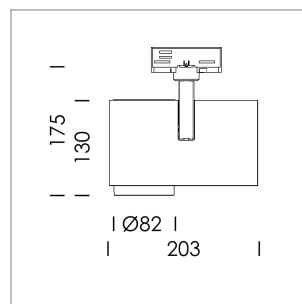

Ontero ID

Article number: 20640047

LIGHT TECHNOLOGY

LED	COB
Light colour	SpecialMeat
Luminous flux	1380 lm
System power	23 W
Luminaire Efficiency	59 lm/W
Reflector	Flood
Beam angle	44°

LUMINAIRE

Rotation angle	330°
Swivel angle	90°
Weight	1.3 kg
Protection rating . class	IP 20 . I
Luminaire colour	stratoblack

OPTIONAL

RAL-colours, NCS-colours (powder coating or wet spraying) on inquiry, surface alloys on inquiry, honeycomb louver

Surface-mounted luminaire with LED, rated life of the LED L80/B10 > 50000 h, chromaticity tolerance 2 SDCM (initial), reflector with circular light distribution pattern, reflector pure aluminium 99,99% in MIRO-Silver®, segmented and faceted, exchangeable reflector unit in high-sheen black plastic, with glass cover, rotation angle 330°, swivel angle 90°, luminaire housing die-cast aluminium, powder-coated, stratoblack