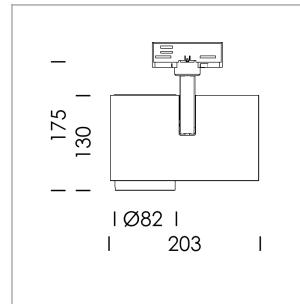

### LIGHT TECHNOLOGY

LED	COB
Light colour	BeCool
Luminous flux	2090 lm
System power	23 W
Luminaire Efficiency	91 lm/W
Reflector	Flood
Beam angle	44°

### LUMINAIRE

Rotation angle	330°
Swivel angle	90°
Weight	1.3 kg
Protection rating . class	IP 20 . I
Luminaire colour	stratosilver

### OPTIONAL

RAL-colours, NCS-colours (powder coating or wet spraying) on inquiry, surface alloys on inquiry, honeycomb louver

Surface-mounted luminaire with LED, rated life of the LED L80/B10 > 50000 h, colour rendering index CRI > 96, chromaticity tolerance 3 SDCM (initial), reflector with circular light distribution pattern, reflector pure aluminium 99,99% in MIRO-Silver®, segmented and faceted, exchangeable reflector unit in high-sheen black plastic, with glass cover, rotation angle 330°, swivel angle 90°, luminaire housing die-cast aluminium, powder-coated, stratosilver