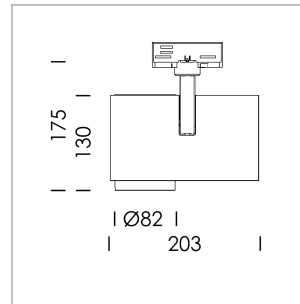

Ontero ID

Article number: 20640054

LIGHT TECHNOLOGY

LED	COB
Light colour	BeCool
Luminous flux	2090 lm
System power	23 W
Luminaire Efficiency	91 lm/W
Reflector	Flood
Beam angle	44°

LUMINAIRE

Rotation angle	330°
Swivel angle	90°
Weight	1.3 kg
Protection rating . class	IP 20 . I
Luminaire colour	stratosilver

OPTIONAL

RAL-colours, NCS-colours (powder coating or wet spraying) on inquiry, surface alloys on inquiry, honeycomb louver

Surface-mounted luminaire with LED, rated life of the LED L80/B10 > 50000 h, colour rendering index CRI > 96, chromaticity tolerance 3 SDCM (initial), reflector with circular light distribution pattern, reflector pure aluminium 99,99% in MIRO-Silver®, segmented and faceted, exchangeable reflector unit in high-sheen black plastic, with glass cover, rotation angle 330°, swivel angle 90°, luminaire housing die-cast aluminium, powder-coated, stratosilver