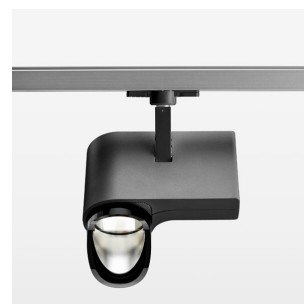

### LIGHT TECHNOLOGY

LED	COB
Light colour	830
Luminous flux	4650 lm
System power	41 W
Luminaire Efficiency	113 lm/W
Reflector	WallBeam

### LUMINAIRE

Rotation angle	330°
Swivel angle	90°
Weight	1.3 kg
Protection rating . class	IP 20 . I
Luminaire colour	stratoblack

### OPTIONAL

RAL-colours, NCS-colours (powder coating or wet spraying) on inquiry, surface alloys on inquiry, honeycomb louver

Surface-mounted luminaire with LED, rated life of the LED L80/B10 > 50000 h, colour rendering index CRI > 80, chromaticity tolerance 2 SDCM (initial), reflector with asymmetrical light distribution pattern, primary reflector and kick reflector 99% pure aluminium in MIRO-Silver®, attachment with kick reflector to the ceiling approach of the light cone, exchangeable reflector unit in high-sheen black plastic, with glass cover, rotation angle 330°, swivel angle 90°, luminaire housing die-cast aluminium, powder-coated, stratoblack