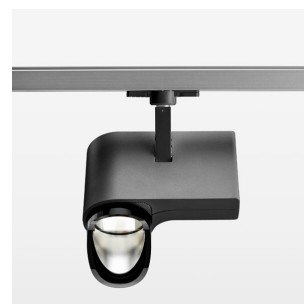

Ontero ID

Article number: 20660082

LIGHT TECHNOLOGY

LED	COB
Light colour	GoldenBread
Luminous flux	3710 lm
System power	41 W
Luminaire Efficiency	90 lm/W
Reflector	WallBeam

LUMINAIRE

Rotation angle	330°
Swivel angle	90°
Weight	1.3 kg
Protection rating . class	IP 20 . I
Luminaire colour	stratoblack

OPTIONAL

RAL-colours, NCS-colours (powder coating or wet spraying) on inquiry, surface alloys on inquiry, honeycomb louver

Surface-mounted luminaire with LED, rated life of the LED L80/B10 > 50000 h, chromaticity tolerance 3 SDCM (initial), reflector with asymmetrical light distribution pattern, primary reflector and kick reflector 99% pure aluminium in MIRO-Silver®, attachment with kick reflector to the ceiling approach of the light cone, exchangeable reflector unit in high-sheen black plastic, with glass cover, rotation angle 330°, swivel angle 90°, luminaire housing die-cast aluminium, powder-coated, stratoblack