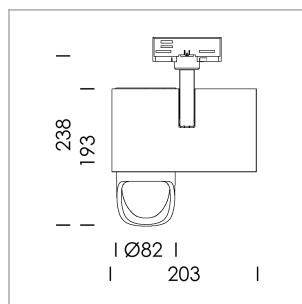

Ontero ID

Article number: 20660089

LIGHT TECHNOLOGY

LED	COB
Light colour	BeColor
Luminous flux	3300 lm
System power	41 W
Luminaire Efficiency	79 lm/W
Reflector	WallBeam

LUMINAIRE

Rotation angle	330°
Swivel angle	90°
Weight	1.3 kg
Protection rating . class	IP 20 . I
Luminaire colour	stratosilver

OPTIONAL

RAL-colours, NCS-colours (powder coating or wet spraying) on inquiry, surface alloys on inquiry, honeycomb louver

Surface-mounted luminaire with LED, rated life of the LED L80/B10 > 50000 h, colour rendering index CRI > 96, chromaticity tolerance 2 SDCM (initial), reflector with asymmetrical light distribution pattern, primary reflector and kick reflector 99% pure aluminium in MIRO-Silver®, attachment with kick reflector to the ceiling approach of the light cone, exchangeable reflector unit in high-sheen black plastic, with glass cover, rotation angle 330°, swivel angle 90°, luminaire housing die-cast aluminium, powder-coated, stratosilver