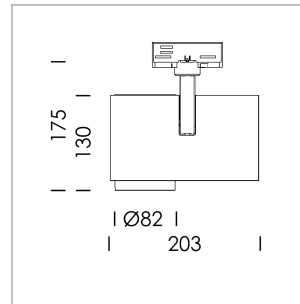

Ontero ID

Article number: 20690066

LIGHT TECHNOLOGY

LED	COB
Light colour	BeCool
Luminous flux	2020 lm
System power	23 W
Luminaire Efficiency	88 lm/W
Reflector	Medium
Beam angle	25°

LUMINAIRE

Rotation angle	330°
Swivel angle	90°
Weight	1.3 kg
Protection rating . class	IP 20 . I
Luminaire colour	stratowhite

OPTIONEEL

RAL-colours, NCS-colours (powder coating or wet spraying) on inquiry, surface alloys on inquiry, honeycomb louver

Surface-mounted luminaire with LED, rated life of the LED L80/B10 > 50000 h, colour rendering index CRI > 96, chromaticity tolerance 3 SDCM (initial), LED hybrid technology, 3D silicone lens to reduce the proportion of scattered light, reflector with circular light distribution pattern, reflector pure aluminium 99,99% in MIRO-Silver®, segmented and faceted, exchangeable reflector unit in high-sheen black plastic, with glass cover, rotation angle 330°, swivel angle 90°, luminaire housing die-cast aluminium, powder-coated, stratowhite