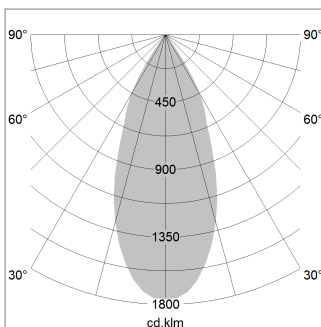

### LIGHT TECHNOLOGY

LED	COB
Light colour	830
Luminous flux	2900 lm
System power	23 W
Luminaire Efficiency	125 lm/W
Reflector	Flood
Beam angle	43°

### LUMINAIRE

Rotation angle	350°
Swivel angle	135°
Weight	0.9 kg
Protection rating . class	IP 20 . I
Luminaire colour	stratoblack

Surface-mounted luminaire with LED, luminaire housing and head die cast aluminium, powder-coated, rated life of the LED L80/B10 > 50000 h, colour rendering index CRI > 80, chromaticity tolerance 2 SDCM (initial), reflector with circular light distribution pattern, reflector pure aluminium 99,99% in MIRO-Silver®, powder-coated, rotation angle 350°, swivel angle 135°, luminaire housing/head die-cast aluminium,, stratoblack

1.0 m	0.79	5100.0
2.0 m	1.58	1275.0
3.0 m	2.37	567.0
4.0 m	3.16	319.0
5.0 m	3.95	204.0
	Ø (m)	E0(0°)(lx)