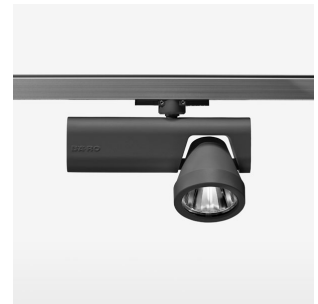

### LIGHT TECHNOLOGY

LED	COB
Light colour	830
Luminous flux	2900 lm
System power	23 W
Luminaire Efficiency	125 lm/W
Reflector	Flood
Beam angle	43°

### LUMINAIRE

Rotation angle	350°
Swivel angle	135°
Weight	0.9 kg
Protection rating . class	IP 20 . I
Luminaire colour	stratoblack

Surface-mounted luminaire with LED, luminaire housing and head die cast aluminium, powder-coated, rated life of the LED L80/B10 > 50000 h, colour rendering index CRI > 80, chromaticity tolerance 2 SDCM (initial), reflector with circular light distribution pattern, reflector pure aluminium 99,99% in MIRO-Silver®, powder-coated, rotation angle 350°, swivel angle 135°, luminaire housing/head die-cast aluminium,, stratoblack