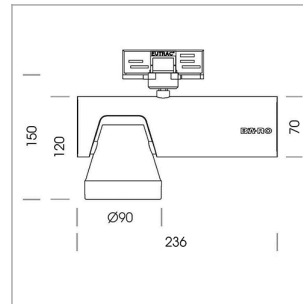

### LIGHT TECHNOLOGY

LED	COB
Light colour	830
Luminous flux	2900 lm
System power	23 W
Luminaire Efficiency	125 lm/W
Reflector	Flood
Beam angle	43°

### LUMINAIRE

Rotation angle	350°
Swivel angle	135°
Weight	0.9 kg
Protection rating . class	IP 20 . I
Luminaire colour	stratoblack

Surface-mounted luminaire with LED, luminaire housing and head die cast aluminium, powder-coated, rated life of the LED L80/B10 > 50000 h, colour rendering index CRI > 80, chromaticity tolerance 2 SDCM (initial), reflector with circular light distribution pattern, reflector pure aluminium 99,99% in MIRO-Silver®, powder-coated, rotation angle 350°, swivel angle 135°, luminaire housing/head die-cast aluminium,, stratoblack

1.0 m	0.79	5100.0
2.0 m	1.58	1275.0
3.0 m	2.37	567.0
4.0 m	3.16	319.0
5.0 m	3.95	204.0
	Ø (m)	E0(0°)(lx)