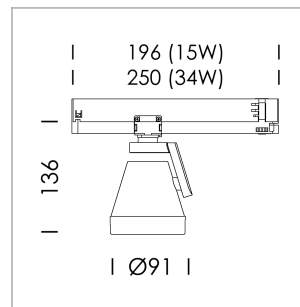

Ontero XR

Article number: 20530019

LIGHT TECHNOLOGY

LED	COB
Light colour	BeColor
Luminous flux	1290 lm
System power	15 W
Luminaire Efficiency	86 lm/W
Reflector	Spot
Beam angle	20°

LUMINAIRE

Rotation angle	330°
Swivel angle	+85° / -85°
Weight	0.54 kg
Protection rating . class	IP 20 . II
Luminaire colour	stratowhite

OPTIONAL

RAL-colours, NCS-colours (powder coating or wet spraying) on inquiry (only luminaire head and holding arm), surface alloys on inquiry, Casambi on inquiry, honeycomb louver, blends

Surface-mounted luminaire with LED, rated life of the LED L80/B10 > 50000 h, colour rendering index CRI > 96, chromaticity tolerance 2 SDCM (initial), reflector with circular light distribution pattern, reflector pure aluminium 99,99% in MIRO-Silver®, rotation angle 330°, swivel angle +85°/-85°, luminaire head/retention arm die-cast aluminium, powder-coated, stratowhite

In-Track-Adapter, white, inclusive driver unit, Fix Current, 220-240 V~ / 50-60 Hz, max. 30 luminaires per circuit (B16A fuse)

Note: All data are typical values. System features may change with product improvements due to technical advances. Errors excepted.