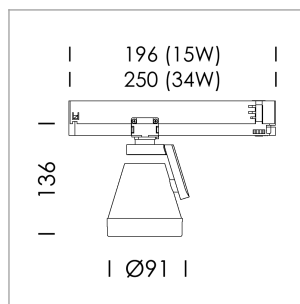

Ontero XR

Article number: 20540019

LIGHT TECHNOLOGY

LED	COB
Light colour	BeColor
Luminous flux	1270 lm
System power	15 W
Luminaire Efficiency	85 lm/W
Reflector	Medium
Beam angle	24°

LUMINAIRE

Rotation angle	330°
Swivel angle	+85° / -85°
Weight	0.54 kg
Protection rating . class	IP 20 . II
Luminaire colour	stratowhite

OPTIONAL

RAL-colours, NCS-colours (powder coating or wet spraying) on inquiry (only luminaire head and holding arm), surface alloys on inquiry, Casambi on inquiry, honeycomb louver, blends

Surface-mounted luminaire with LED, rated life of the LED L80/B10 > 50000 h, colour rendering index CRI > 96, chromaticity tolerance 2 SDCM (initial), reflector with circular light distribution pattern, reflector pure aluminium 99,99% in MIRO-Silver®, rotation angle 330°, swivel angle +85°/-85°, luminaire head/retention arm die-cast aluminium, powder-coated, stratowhite