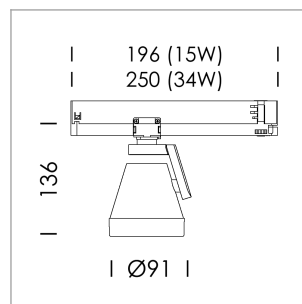

Ontero XR

Article number: 20550001

LIGHT TECHNOLOGY

LED	COB
Light colour	830
Luminous flux	1860 lm
System power	15 W
Luminaire Efficiency	124 lm/W
Reflector	Flood
Beam angle	40°

LUMINAIRE

Rotation angle	330°
Swivel angle	+85° / -85°
Weight	0.54 kg
Protection rating . class	IP 20 . II
Luminaire colour	stratoblack

OPTIONAL

RAL-colours, NCS-colours (powder coating or wet spraying) on inquiry (only luminaire head and holding arm), surface alloys on inquiry, Casambi on inquiry, blends

Surface-mounted luminaire with LED, rated life of the LED L80/B10 > 50000 h, colour rendering index CRI > 80, chromaticity tolerance 2 SDCM (initial), reflector with circular light distribution pattern, reflector pure aluminium 99,99% in MIRO-Silver®, rotation angle 330°, swivel angle +85°/-85°, luminaire head/retention arm die-cast aluminium, powder-coated, stratoblack