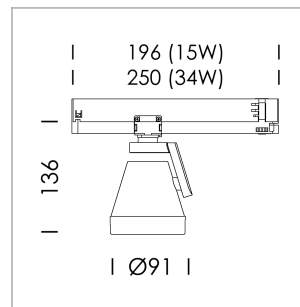

Ontero XR

Article number: 20550003

LIGHT TECHNOLOGY

LED	COB
Light colour	840
Luminous flux	1920 lm
System power	15 W
Luminaire Efficiency	128 lm/W
Reflector	Flood
Beam angle	40°

LUMINAIRE

Rotation angle	330°
Swivel angle	+85° / -85°
Weight	0.54 kg
Protection rating . class	IP 20 . II
Luminaire colour	stratoblack

OPTIONAL

RAL-colours, NCS-colours (powder coating or wet spraying) on inquiry (only luminaire head and holding arm), surface alloys on inquiry, Casambi on inquiry, blends

Surface-mounted luminaire with LED, rated life of the LED L80/B10 > 50000 h, colour rendering index CRI > 80, chromaticity tolerance 2 SDCM (initial), reflector with circular light distribution pattern, reflector pure aluminium 99,99% in MIRO-Silver®, rotation angle 330°, swivel angle +85°/-85°, luminaire head/retention arm die-cast aluminium, powder-coated, stratoblack

In-Track-Adapter, black, inclusive driver unit, Fix Current, 220-240 V~ / 50-60 Hz, max. 30 luminaires per circuit (B16A fuse)

Note: All data are typical values. System features may change with product improvements due to technical advances. Errors excepted.