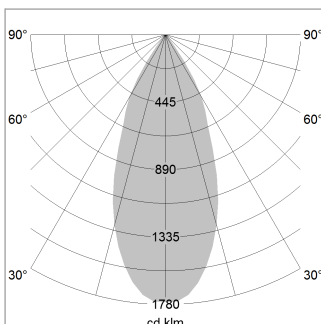

### LIGHT TECHNOLOGY

LED	COB
Light colour	840
Luminous flux	1920 lm
System power	15 W
Luminaire Efficiency	128 lm/W
Reflector	Flood
Beam angle	40°

### LUMINAIRE

Rotation angle	330°
Swivel angle	+85° / -85°
Weight	0.54 kg
Protection rating . class	IP 20 . II
Luminaire colour	stratoblack

### OPTIONAL

RAL-colours, NCS-colours (powder coating or wet spraying) on inquiry (only luminaire head and holding arm), surface alloys on inquiry, Casambi on inquiry, blends

Surface-mounted luminaire with LED, rated life of the LED L80/B10 > 50000 h, colour rendering index CRI > 80, chromaticity tolerance 2 SDCM (initial), reflector with circular light distribution pattern, reflector pure aluminium 99,99% in MIRO-Silver®, rotation angle 330°, swivel angle +85°/-85°, luminaire head/retention arm die-cast aluminium, powder-coated, stratoblack

Distance (m)	Beam Diameter (m)	Illuminance (lx)
1.0	0.81	3378.4
2.0	1.62	844.6
3.0	2.43	375.4
4.0	3.24	211.2
5.0	4.05	135.1

Ø (m)      E0(0°) [lx]