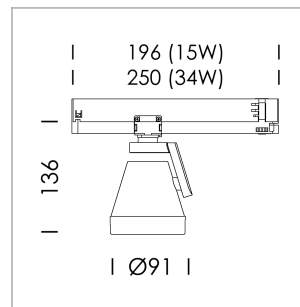

Ontero XR

Article number: 20550005

LIGHT TECHNOLOGY

LED	COB
Light colour	BeColor
Luminous flux	1250 lm
System power	15 W
Luminaire Efficiency	83 lm/W
Reflector	Flood
Beam angle	40°

LUMINAIRE

Rotation angle	330°
Swivel angle	+85° / -85°
Weight	0.54 kg
Protection rating . class	IP 20 . II
Luminaire colour	stratoblack

OPTIONAL

RAL-colours, NCS-colours (powder coating or wet spraying) on inquiry (only luminaire head and holding arm), surface alloys on inquiry, Casambi on inquiry, blends

Surface-mounted luminaire with LED, rated life of the LED L80/B10 > 50000 h, colour rendering index CRI > 96, chromaticity tolerance 2 SDCM (initial), reflector with circular light distribution pattern, reflector pure aluminium 99,99% in MIRO-Silver®, rotation angle 330°, swivel angle +85°/-85°, luminaire head/retention arm die-cast aluminium, powder-coated, stratoblack