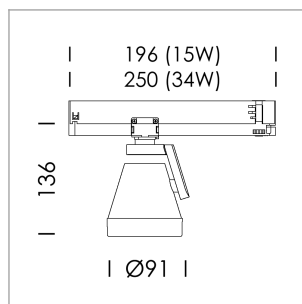

Ontero XR

Article number: 20560006

LIGHT TECHNOLOGY

LED	COB
Light colour	BeCool
Luminous flux	1300 lm
System power	15 W
Luminaire Efficiency	87 lm/W
Reflector	OvalBasic
Beam angle	60° x 40°

LUMINAIRE

Rotation angle	330°
Swivel angle	+85° / -85°
Weight	0.54 kg
Protection rating . class	IP 20 . II
Luminaire colour	stratoblack

OPTIONAL

RAL-colours, NCS-colours (powder coating or wet spraying) on inquiry (only luminaire head and holding arm), surface alloys on inquiry, Casambi on inquiry, blends

Surface-mounted luminaire with LED, rated life of the LED L80/B10 > 50000 h, colour rendering index CRI > 96, chromaticity tolerance 3 SDCM (initial), reflector with oval light distribution pattern, reflector pure aluminium 99,99% in MIRO-Silver®, rotation angle 330°, swivel angle +85°/-85°, luminaire head/retention arm die-cast aluminium, powder-coated, stratoblack