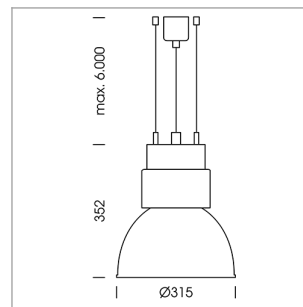

### LIGHT TECHNOLOGY

|                      |             |
|----------------------|-------------|
| LED                  | COB         |
| Light colour         | GoldenBread |
| Luminous flux        | 4370 lm     |
| System power         | 47 W        |
| Luminaire Efficiency | 93 lm/W     |
| Reflector            | OvalBasic   |
| Beam angle           | 60° x 40°   |

### LUMINAIRE

|                           |              |
|---------------------------|--------------|
| Swivel angle              | +25° / -25°  |
| Weight                    | 3.2 kg       |
| Protection rating . class | IP 20 . I    |
| Luminaire colour          | stratosilver |

### OPTIONAL

RAL-colours, NCS-colours (powder coating or wet spraying) on inquiry, surface alloys on inquiry, honeycomb louver

Suspended luminaire with LED, rated life of the LED L80/B10 > 50000 h, chromaticity tolerance 3 SDCM (initial), reflector with oval light distribution pattern, reflector pure aluminium 99,99% in MIRO-Silver®, luminaire shade die-cast aluminium, powder-coated, swivel angle +25°/-25°, luminaire housing sheet steel, powder-coated, stratosilver

|       |           |             |
|-------|-----------|-------------|
| 1.0 m | 1.05 0.41 | 6804.8      |
| 2.0 m | 2.10 0.82 | 1701.2      |
| 3.0 m | 3.15 1.22 | 756.1       |
| 4.0 m | 4.20 1.63 | 425.3       |
| 5.0 m | 5.25 2.04 | 272.2       |
|       | Ø (m)     | E0(0°) [lx] |