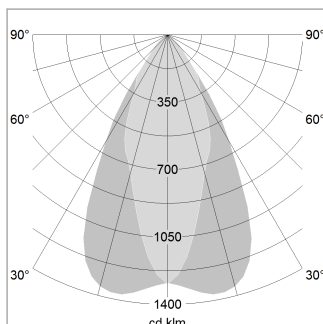

### LIGHT TECHNOLOGY

|                      |             |
|----------------------|-------------|
| LED                  | COB         |
| Light colour         | GoldenBread |
| Luminous flux        | 4370 lm     |
| System power         | 47 W        |
| Luminaire Efficiency | 93 lm/W     |
| Reflector            | OvalBasic   |
| Beam angle           | 60° x 40°   |

### LUMINAIRE

|                           |              |
|---------------------------|--------------|
| Swivel angle              | +25° / -25°  |
| Weight                    | 3.2 kg       |
| Protection rating . class | IP 20 . I    |
| Luminaire colour          | stratosilver |

### OPTIONAL

RAL-colours, NCS-colours (powder coating or wet spraying) on inquiry, surface alloys on inquiry, honeycomb louver

Suspended luminaire with LED, rated life of the LED L80/B10 > 50000 h, chromaticity tolerance 3 SDCM (initial), reflector with oval light distribution pattern, reflector pure aluminium 99,99% in MIRO-Silver®, luminaire shade die-cast aluminium, powder-coated, swivel angle +25°/-25°, luminaire housing sheet steel, powder-coated, stratosilver

|       |           |             |
|-------|-----------|-------------|
| 1.0 m | 1.05 0.41 | 6804.8      |
| 2.0 m | 2.10 0.82 | 1701.2      |
| 3.0 m | 3.15 1.22 | 756.1       |
| 4.0 m | 4.20 1.63 | 425.3       |
| 5.0 m | 5.25 2.04 | 272.2       |
|       | Ø (m)     | E0(0°) [lx] |