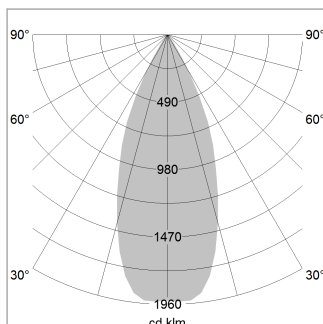

Pendiro EC 125

Article number: 81000040

LIGHT TECHNOLOGY

LED	COB
Light colour	840
Luminous flux	4370 lm
System power	34 W
Luminaire Efficiency	131 lm/W
Reflector	Flood
Beam angle	40°

LUMINAIRE

Weight	3.0 kg
Protection rating . class	IP 20 . I
Luminaire colour	stratoblack

OPTIONAL

RAL-colours, NCS-colours (powder coating or wet spraying) on inquiry, surface alloys on inquiry, honeycomb louver

Suspended luminaire with LED, rated life of the LED L80/B10 > 50000 h, colour rendering index CRI > 80, chromaticity tolerance 2 SDCM (initial), reflector with circular light distribution pattern, reflector pure aluminium 99,99% in MIRO-Silver®, luminaire head die-cast aluminium, powder-coated, stratoblack

Height (m)	Beam Diameter (m)	Illuminance E0(0°) [lx]
1.0 m	0.73	8677.1
2.0 m	1.46	2169.3
3.0 m	2.19	964.1
4.0 m	2.92	542.3
5.0 m	3.65	347.1