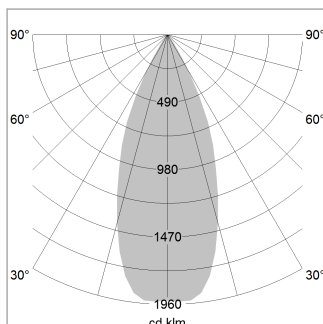

Pendiro EC 125

Article number: 81000042

LIGHT TECHNOLOGY

LED	COB
Light colour	830
Luminous flux	4230 lm
System power	34 W
Luminaire Efficiency	126 lm/W
Reflector	Flood
Beam angle	40°

LUMINAIRE

Weight	3.0 kg
Protection rating . class	IP 20 . I
Luminaire colour	stratosilver

OPTIONAL

RAL-colours, NCS-colours (powder coating or wet spraying) on inquiry, surface alloys on inquiry, honeycomb louver

Suspended luminaire with LED, rated life of the LED L80/B10 > 50000 h, colour rendering index CRI > 80, chromaticity tolerance 2 SDCM (initial), reflector with circular light distribution pattern, reflector pure aluminium 99,99% in MIRO-Silver®, luminaire head die-cast aluminium, powder-coated, stratosilver

Height (m)	Beam Diameter (m)	Illuminance E0(0°) [lx]
1.0 m	0.73	8399.1
2.0 m	1.46	2099.8
3.0 m	2.19	933.2
4.0 m	2.92	524.9
5.0 m	3.65	336.0