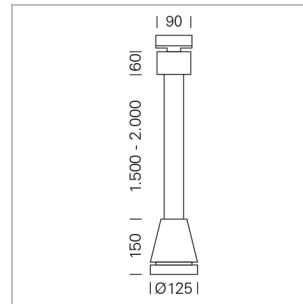

Pendiro EC 125

Article number: 81000046

LIGHT TECHNOLOGY

LED	COB
Light colour	830
Luminous flux	4230 lm
System power	34 W
Luminaire Efficiency	126 lm/W
Reflector	Flood
Beam angle	40°

LUMINAIRE

Weight	3.0 kg
Protection rating . class	IP 20 . I
Luminaire colour	stratowhite

OPTIONAL

RAL-colours, NCS-colours (powder coating or wet spraying) on inquiry, surface alloys on inquiry, honeycomb louver

Suspended luminaire with LED, rated life of the LED L80/B10 > 50000 h, colour rendering index CRI > 80, chromaticity tolerance 2 SDCM (initial), reflector with circular light distribution pattern, reflector pure aluminium 99,99% in MIRO-Silver®, luminaire head die-cast aluminium, powder-coated, stratowhite

Height (m)	Beam Diameter (m)	Illuminance E0(0°) [lx]
1.0 m	0.73	8399.1
2.0 m	1.46	2099.8
3.0 m	2.19	933.2
4.0 m	2.92	524.9
5.0 m	3.65	336.0