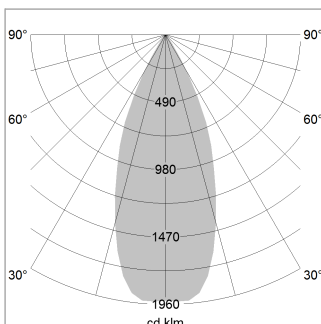

Pendiro EC 125

Article number: 81000120

LIGHT TECHNOLOGY

LED	COB
Light colour	GoldenBread
Luminous flux	2490 lm
System power	23 W
Luminaire Efficiency	108 lm/W
Reflector	Flood
Beam angle	40°

LUMINAIRE

Weight	3.0 kg
Protection rating . class	IP 20 . I
Luminaire colour	stratoblack

OPTIONAL

RAL-colours, NCS-colours (powder coating or wet spraying) on inquiry, surface alloys on inquiry, honeycomb louver

Suspended luminaire with LED, rated life of the LED L80/B10 > 50000 h, chromaticity tolerance 3 SDCM (initial), reflector with circular light distribution pattern, reflector pure aluminium 99,99% in MIRO-Silver®, luminaire head die-cast aluminium, powder-coated, stratoblack

1.0 m	0.73	5003.7
2.0 m	1.46	1250.9
3.0 m	2.19	556.0
4.0 m	2.92	312.7
5.0 m	3.65	200.1
	Ø (m)	E0(0°) [lx]