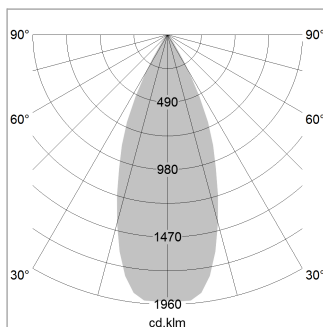

### LIGHT TECHNOLOGY

LED	COB
Light colour	PearlWhite
Luminous flux	4060 lm
System power	41 W
Luminaire Efficiency	99 lm/W
Reflector	Flood
Beam angle	40°

### LUMINAIRE

Weight	3.0 kg
Protection rating . class	IP 20 . I
Luminaire colour	stratowhite

### OPTIONAL

RAL-colours, NCS-colours (powder coating or wet spraying) on inquiry, surface alloys on inquiry, honeycomb louver

Suspended luminaire with LED, rated life of the LED L80/B10 > 50000 h, colour rendering index CRI > 90, chromaticity tolerance 2 SDCM (initial), reflector with circular light distribution pattern, reflector pure aluminium 99,99% in MIRO-Silver®, luminaire head die-cast aluminium, powder-coated, stratowhite

1.0 m	0.73	8061.5
2.0 m	1.46	2015.4
3.0 m	2.19	895.7
4.0 m	2.92	503.8
5.0 m	3.65	322.5
	Ø (m)	E0(0°) [lx]