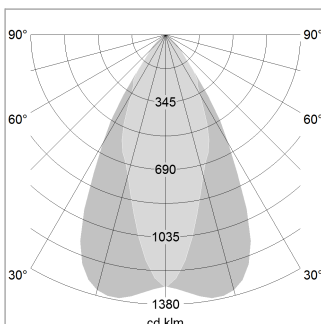

Pendiro EC 125

Article number: 81010130

LIGHT TECHNOLOGY

LED	COB
Light colour	GoldenBread
Luminous flux	2490 lm
System power	23 W
Luminaire Efficiency	108 lm/W
Reflector	OvalBasic
Beam angle	60° x 40°

LUMINAIRE

Weight	3.0 kg
Protection rating . class	IP 20 . I
Luminaire colour	stratowhite

OPTIONAL

RAL-colours, NCS-colours (powder coating or wet spraying) on inquiry, surface alloys on inquiry, honeycomb louver

Suspended luminaire with LED, rated life of the LED L80/B10 > 50000 h, chromaticity tolerance 3 SDCM (initial), reflector with oval light distribution pattern, reflector pure aluminium 99,99% in MIRO-Silver®, luminaire head die-cast aluminium, powder-coated, stratowhite

1.0 m	1.05 0.41	3924.0
2.0 m	2.10 0.82	981.0
3.0 m	3.15 1.22	436.0
4.0 m	4.20 1.63	245.3
5.0 m	5.25 2.04	157.0
	Ø (m)	E0(0°) [lx]