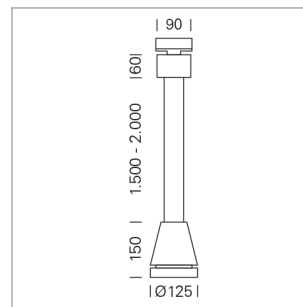

Pendiro EC 125

Article number: 81010315

LIGHT TECHNOLOGY

LED	COB
Light colour	GoldenBread
Luminous flux	4120 lm
System power	41 W
Luminaire Efficiency	100 lm/W
Reflector	OvalBasic
Beam angle	60° x 40°

LUMINAIRE

Weight	3.0 kg
Protection rating . class	IP 20 . I
Luminaire colour	stratowhite

OPTIONAL

RAL-colours, NCS-colours (powder coating or wet spraying) on inquiry, surface alloys on inquiry, honeycomb louver

Suspended luminaire with LED, rated life of the LED L80/B10 > 50000 h, chromaticity tolerance 3 SDCM (initial), reflector with oval light distribution pattern, reflector pure aluminium 99,99% in MIRO-Silver®, luminaire head die-cast aluminium, powder-coated, stratowhite