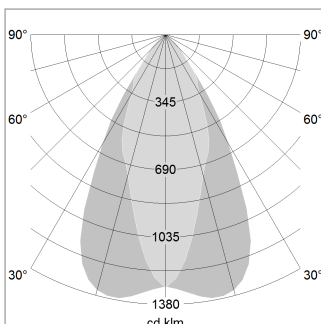

Pendiro EC 125

Article number: 81010315

LIGHT TECHNOLOGY

LED	COB
Light colour	GoldenBread
Luminous flux	4120 lm
System power	41 W
Luminaire Efficiency	100 lm/W
Reflector	OvalBasic
Beam angle	60° x 40°

LUMINAIRE

Weight	3.0 kg
Protection rating . class	IP 20 . I
Luminaire colour	stratowhite

OPTIONAL

RAL-colours, NCS-colours (powder coating or wet spraying) on inquiry, surface alloys on inquiry, honeycomb louver

Suspended luminaire with LED, rated life of the LED L80/B10 > 50000 h, chromaticity tolerance 3 SDCM (initial), reflector with oval light distribution pattern, reflector pure aluminium 99,99% in MIRO-Silver®, luminaire head die-cast aluminium, powder-coated, stratowhite

1.0 m	1.05 0.41	6181.9
2.0 m	2.10 0.82	1545.5
3.0 m	3.15 1.22	686.9
4.0 m	4.20 1.63	386.4
5.0 m	5.25 2.04	247.3
	Ø (m)	E0(0°) [lx]