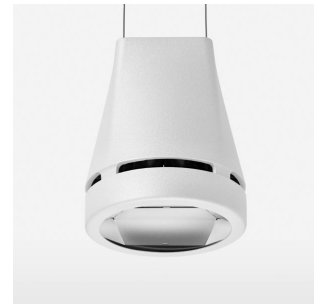

Pendiro EC 125

Article number: 81010315

LIGHT TECHNOLOGY

LED	COB
Light colour	GoldenBread
Luminous flux	4120 lm
System power	41 W
Luminaire Efficiency	100 lm/W
Reflector	OvalBasic
Beam angle	60° x 40°

LUMINAIRE

Weight	3.0 kg
Protection rating . class	IP 20 . I
Luminaire colour	stratowhite

OPTIONAL

RAL-colours, NCS-colours (powder coating or wet spraying) on inquiry, surface alloys on inquiry, honeycomb louver

Suspended luminaire with LED, rated life of the LED L80/B10 > 50000 h, chromaticity tolerance 3 SDCM (initial), reflector with oval light distribution pattern, reflector pure aluminium 99,99% in MIRO-Silver®, luminaire head die-cast aluminium, powder-coated, stratowhite