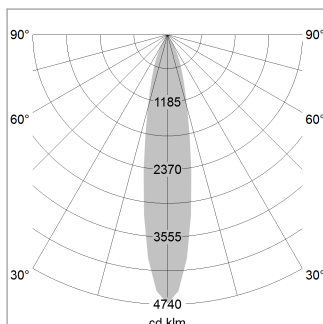

### LIGHT TECHNOLOGY

LED	COB
Light colour	840
Luminous flux	4370 lm
System power	34 W
Luminaire Efficiency	131 lm/W
Reflector	Spot
Beam angle	20°

### LUMINAIRE

Weight	3.0 kg
Protection rating . class	IP 20 . I
Luminaire colour	stratoblack

### OPTIONAL

RAL-colours, NCS-colours (powder coating or wet spraying) on inquiry, surface alloys on inquiry, honeycomb louver

Suspended luminaire with LED, rated life of the LED L80/B10 > 50000 h, colour rendering index CRI > 80, chromaticity tolerance 2 SDCM (initial), reflector with circular light distribution pattern, reflector pure aluminium 99,99% in MIRO-Silver®, luminaire head die-cast aluminium, powder-coated, stratoblack

1.0 m	0.31	26392.2
2.0 m	0.62	6598.0
3.0 m	0.93	2932.5
4.0 m	1.24	1649.5
5.0 m	1.55	1055.7
	Ø (m)	E0(0°) [lx]