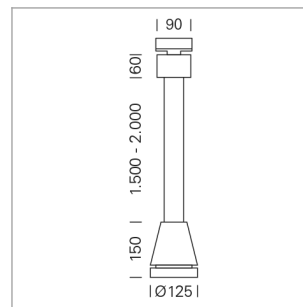

Pendiro EC 125

Article number: 81020040

LIGHT TECHNOLOGY

LED	COB
Light colour	840
Luminous flux	4370 lm
System power	34 W
Luminaire Efficiency	131 lm/W
Reflector	Spot
Beam angle	20°

LUMINAIRE

Weight	3.0 kg
Protection rating . class	IP 20 . I
Luminaire colour	stratoblack

OPTIONAL

RAL-colours, NCS-colours (powder coating or wet spraying) on inquiry, surface alloys on inquiry, honeycomb louver

Suspended luminaire with LED, rated life of the LED L80/B10 > 50000 h, colour rendering index CRI > 80, chromaticity tolerance 2 SDCM (initial), reflector with circular light distribution pattern, reflector pure aluminium 99,99% in MIRO-Silver®, luminaire head die-cast aluminium, powder-coated, stratoblack

Multiadapter black, inclusive driver unit: 220-240 V~ / 50-60 Hz, max. 34 luminaires per circuit (B16A fuse)

Note: All data are typical values. System features may change with product improvements due to technical advances. Errors excepted.