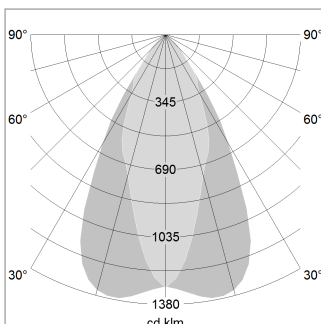

### LIGHT TECHNOLOGY

LED	COB
Light colour	GoldenBread
Luminous flux	2490 lm
System power	23 W
Luminaire Efficiency	108 lm/W
Reflector	OvalBasic
Beam angle	60° x 40°

### LUMINAIRE

Weight	3.0 kg
Protection rating . class	IP 20 . I
Luminaire colour	stratoblack

### OPTIONAL

RAL-colours, NCS-colours (powder coating or wet spraying) on inquiry, surface alloys on inquiry, honeycomb louver

Suspended luminaire with LED, rated life of the LED L80/B10 > 50000 h, chromaticity tolerance 3 SDCM (initial), reflector with oval light distribution pattern, reflector pure aluminium 99,99% in MIRO-Silver®, canopy sheet steel, powder-coated, luminaire head die-cast aluminium, powder-coated, stratoblack

Height (m)	Beam Diameter (m)	Beam Area (m²)	Light Intensity (lx)
1.0 m	1.05	0.41	3924.0
2.0 m	2.10	0.82	981.0
3.0 m	3.15	1.22	436.0
4.0 m	4.20	1.63	245.3
5.0 m	5.25	2.04	157.0

Ø (m)      E0(0°) [lx]