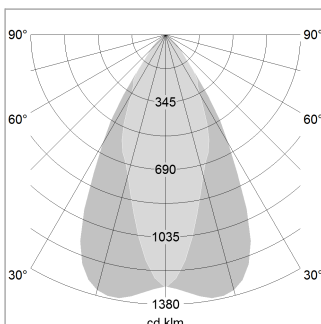

Pendiro EC 125

Article number: 81040155

LIGHT TECHNOLOGY

LED	COB
Light colour	GoldenBread
Luminous flux	3420 lm
System power	34 W
Luminaire Efficiency	101 lm/W
Reflector	OvalBasic
Beam angle	60° x 40°

LUMINAIRE

Weight	3.0 kg
Protection rating . class	IP 20 . I
Luminaire colour	stratosilver

OPTIONAL

RAL-colours, NCS-colours (powder coating or wet spraying) on inquiry, surface alloys on inquiry, honeycomb louver

Suspended luminaire with LED, rated life of the LED L80/B10 > 50000 h, chromaticity tolerance 3 SDCM (initial), reflector with oval light distribution pattern, reflector pure aluminium 99,99% in MIRO-Silver®, canopy sheet steel, powder-coated, luminaire head die-cast aluminium, powder-coated, stratosilver

Height (m)	Beam Diameter (m)	Beam Area (m²)	Beam Illuminance (lx)
1.0 m	1.05	0.41	5247.6
2.0 m	2.10	0.82	1311.9
3.0 m	3.15	1.22	583.1
4.0 m	4.20	1.63	328.0
5.0 m	5.25	2.04	209.9

Ø (m) E0(0°) [lx]