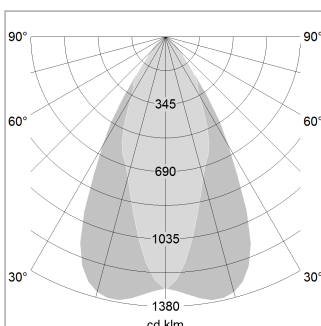

Pendiro EC 125

Article number: 81040160

LIGHT TECHNOLOGY

LED	COB
Light colour	GoldenBread
Luminous flux	3420 lm
System power	34 W
Luminaire Efficiency	101 lm/W
Reflector	OvalBasic
Beam angle	60° x 40°

LUMINAIRE

Weight	3.0 kg
Protection rating . class	IP 20 . I
Luminaire colour	stratowhite

OPTIONAL

RAL-colours, NCS-colours (powder coating or wet spraying) on inquiry, surface alloys on inquiry, honeycomb louver

Suspended luminaire with LED, rated life of the LED L80/B10 > 50000 h, chromaticity tolerance 3 SDCM (initial), reflector with oval light distribution pattern, reflector pure aluminium 99,99% in MIRO-Silver®, canopy sheet steel, powder-coated, luminaire head die-cast aluminium, powder-coated, stratowhite

Height (m)	Beam Diameter (m)	Beam Area (m²)	Beam Intensity (lx)
1.0 m	1.05	0.41	5247.6
2.0 m	2.10	0.82	1311.9
3.0 m	3.15	1.22	583.1
4.0 m	4.20	1.63	328.0
5.0 m	5.25	2.04	209.9

Ø (m) E0(0°) [lx]