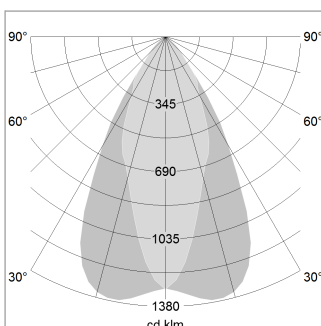

Pendiro EC 125

Article number: 81040301

LIGHT TECHNOLOGY

| | |
|----------------------|--------------|
| LED | COB |
| Light colour | Fish-Seafood |
| Luminous flux | 2670 lm |
| System power | 41 W |
| Luminaire Efficiency | 65 lm/W |
| Reflector | OvalBasic |
| Beam angle | 60° x 40° |

LUMINAIRE

| | |
|---------------------------|-------------|
| Weight | 3.0 kg |
| Protection rating . class | IP 20 . I |
| Luminaire colour | stratoblack |

OPTIONAL

RAL-colours, NCS-colours (powder coating or wet spraying) on inquiry, surface alloys on inquiry, honeycomb louver

Suspended luminaire with LED, rated life of the LED L80/B10 > 50000 h, chromaticity tolerance 2 SDCM (initial), reflector with oval light distribution pattern, reflector pure aluminium 99,99% in MIRO-Silver®, canopy sheet steel, powder-coated, luminaire head die-cast aluminium, powder-coated, stratoblack

| | | |
|-------|-----------|------------|
| 1.0 m | 1.13 0.71 | 3766.0 |
| 2.0 m | 2.26 1.42 | 942.0 |
| 3.0 m | 3.39 2.13 | 419.0 |
| 4.0 m | 4.52 2.84 | 236.0 |
| 5.0 m | 5.65 3.55 | 151.0 |
| | Ø (m) | E0(0°)(lx) |