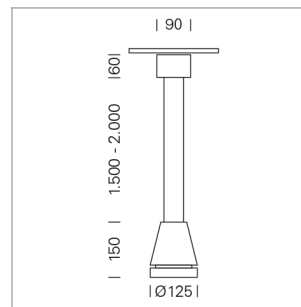

Pendiro EC 125

Article number: 81040315

LIGHT TECHNOLOGY

LED	COB
Light colour	GoldenBread
Luminous flux	4120 lm
System power	41 W
Luminaire Efficiency	100 lm/W
Reflector	OvalBasic
Beam angle	60° x 40°

LUMINAIRE

Weight	3.0 kg
Protection rating . class	IP 20 . I
Luminaire colour	stratowhite

OPTIONAL

RAL-colours, NCS-colours (powder coating or wet spraying) on inquiry, surface alloys on inquiry, honeycomb louver

Suspended luminaire with LED, rated life of the LED L80/B10 > 50000 h, chromaticity tolerance 3 SDCM (initial), reflector with oval light distribution pattern, reflector pure aluminium 99,99% in MIRO-Silver®, canopy sheet steel, powder-coated, luminaire head die-cast aluminium, powder-coated, stratowhite

Height (m)	Beam Diameter (m)	Beam Area (m²)	Illuminance (lx)
1.0 m	1.05	0.41	6181.9
2.0 m	2.10	0.82	1545.5
3.0 m	3.15	1.22	686.9
4.0 m	4.20	1.63	386.4
5.0 m	5.25	2.04	247.3

Ø (m) E0(0°) [lx]