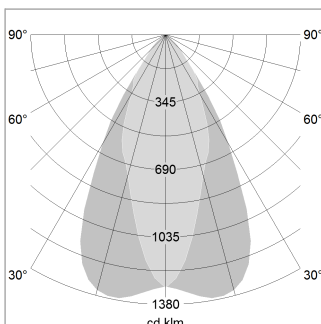

Pendiro EC 125

Article number: 81040315

LIGHT TECHNOLOGY

LED	COB
Light colour	GoldenBread
Luminous flux	4120 lm
System power	41 W
Luminaire Efficiency	100 lm/W
Reflector	OvalBasic
Beam angle	60° x 40°

LUMINAIRE

Weight	3.0 kg
Protection rating . class	IP 20 . I
Luminaire colour	stratowhite

OPTIONAL

RAL-colours, NCS-colours (powder coating or wet spraying) on inquiry, surface alloys on inquiry, honeycomb louver

Suspended luminaire with LED, rated life of the LED L80/B10 > 50000 h, chromaticity tolerance 3 SDCM (initial), reflector with oval light distribution pattern, reflector pure aluminium 99,99% in MIRO-Silver®, canopy sheet steel, powder-coated, luminaire head die-cast aluminium, powder-coated, stratowhite

Height (m)	Beam Diameter (m)	Beam Area (m²)	Illuminance (lx)
1.0 m	1.05	0.41	6181.9
2.0 m	2.10	0.82	1545.5
3.0 m	3.15	1.22	686.9
4.0 m	4.20	1.63	386.4
5.0 m	5.25	2.04	247.3

Ø (m) E0(0°) [lx]