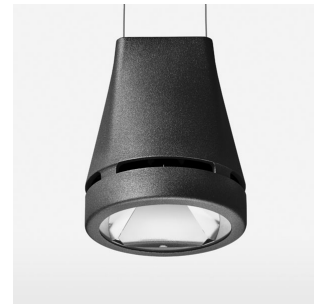

Pendiro EC 125

Article number: 81050038

LIGHT TECHNOLOGY

LED	COB
Light colour	830
Luminous flux	4230 lm
System power	34 W
Luminaire Efficiency	126 lm/W
Reflector	Spot
Beam angle	20°

LUMINAIRE

Weight	3.0 kg
Protection rating . class	IP 20 . I
Luminaire colour	stratoblack

OPTIONAL

RAL-colours, NCS-colours (powder coating or wet spraying) on inquiry, surface alloys on inquiry, honeycomb louver

Suspended luminaire with LED, rated life of the LED L80/B10 > 50000 h, colour rendering index CRI > 80, chromaticity tolerance 2 SDCM (initial), reflector with circular light distribution pattern, reflector pure aluminium 99,99% in MIRO-Silver®, canopy sheet steel, powder-coated, luminaire head die-cast aluminium, powder-coated, stratoblack