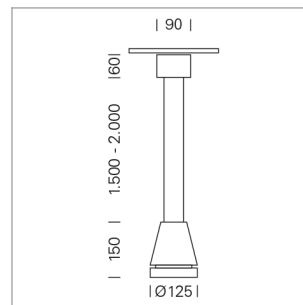

## Pendiro EC 125

Article number: 81050150

### LIGHT TECHNOLOGY

LED	COB
Light colour	GoldenBread
Luminous flux	3420 lm
System power	34 W
Luminaire Efficiency	101 lm/W
Reflector	Spot
Beam angle	20°

### LUMINAIRE

Weight	3.0 kg
Protection rating . class	IP 20 . I
Luminaire colour	stratoblack

### OPTIONAL

RAL-colours, NCS-colours (powder coating or wet spraying) on inquiry, surface alloys on inquiry, honeycomb louver

Suspended luminaire with LED, rated life of the LED L80/B10 > 50000 h, chromaticity tolerance 3 SDCM (initial), reflector with circular light distribution pattern, reflector pure aluminium 99,99% in MIRO-Silver®, canopy sheet steel, powder-coated, luminaire head die-cast aluminium, powder-coated, stratoblack