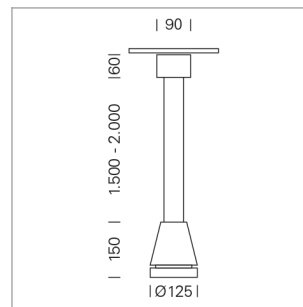

Pendiro EC 125

Article number: 81050155

LIGHT TECHNOLOGY

LED	COB
Light colour	GoldenBread
Luminous flux	3420 lm
System power	34 W
Luminaire Efficiency	101 lm/W
Reflector	Spot
Beam angle	20°

LUMINAIRE

Weight	3.0 kg
Protection rating . class	IP 20 . I
Luminaire colour	stratosilver

OPTIONAL

RAL-colours, NCS-colours (powder coating or wet spraying) on inquiry, surface alloys on inquiry, honeycomb louver

Suspended luminaire with LED, rated life of the LED L80/B10 > 50000 h, chromaticity tolerance 3 SDCM (initial), reflector with circular light distribution pattern, reflector pure aluminium 99,99% in MIRO-Silver®, canopy sheet steel, powder-coated, luminaire head die-cast aluminium, powder-coated, stratosilver