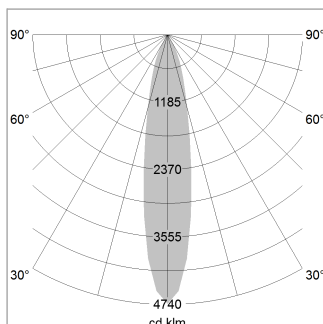

Pendiro EC 125

Article number: 81050315

LIGHT TECHNOLOGY

LED	COB
Light colour	GoldenBread
Luminous flux	4120 lm
System power	41 W
Luminaire Efficiency	100 lm/W
Reflector	Spot
Beam angle	20°

LUMINAIRE

Weight	3.0 kg
Protection rating . class	IP 20 . I
Luminaire colour	stratowhite

OPTIONAL

RAL-colours, NCS-colours (powder coating or wet spraying) on inquiry, surface alloys on inquiry, honeycomb louver

Suspended luminaire with LED, rated life of the LED L80/B10 > 50000 h, chromaticity tolerance 3 SDCM (initial), reflector with circular light distribution pattern, reflector pure aluminium 99,99% in MIRO-Silver®, canopy sheet steel, powder-coated, luminaire head die-cast aluminium, powder-coated, stratowhite

Height (m)	Beam Diameter (m)	Illuminance E0(0°) [lx]
1.0 m	0.31	23976.4
2.0 m	0.62	5994.1
3.0 m	0.93	2664.0
4.0 m	1.24	1498.5
5.0 m	1.55	959.1