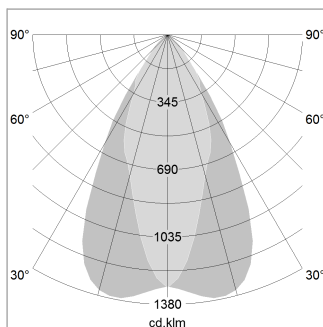

Pendiro EC 125

Article number: 81070105

LIGHT TECHNOLOGY

LED	COB
Light colour	GoldenBread
Luminous flux	2490 lm
System power	23 W
Luminaire Efficiency	108 lm/W
Reflector	OvalBasic
Beam angle	60° x 40°

LUMINAIRE

Weight	2.7 kg
Protection rating . class	IP 20 . III
Luminaire colour	stratoblack

OPTIONAL

RAL-colours, NCS-colours (powder coating or wet spraying) on inquiry, surface alloys on inquiry, honeycomb louver

Suspended luminaire with LED, rated life of the LED L80/B10 > 50000 h, chromaticity tolerance 3 SDCM (initial), reflector with oval light distribution pattern, reflector pure aluminium 99,99% in MIRO-Silver®, luminaire head die-cast aluminium, powder-coated, stratoblack, separate driver unit

Height (m)	Beam Diameter (m)	Beam Angle (lx)	Beam Area (m²)
1.0	1.05	0.41	3924.0
2.0	2.10	0.82	981.0
3.0	3.15	1.22	436.0
4.0	4.20	1.63	245.3
5.0	5.25	2.04	157.0

Ø (m) E0(0°) [lx]