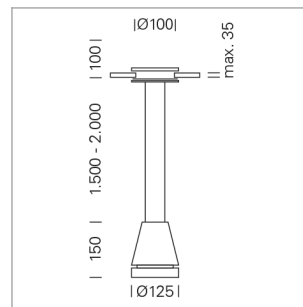

Pendiro EC 125

Article number: 81070115

LIGHT TECHNOLOGY

LED	COB
Light colour	GoldenBread
Luminous flux	3420 lm
System power	34 W
Luminaire Efficiency	101 lm/W
Reflector	OvalBasic
Beam angle	60° x 40°

LUMINAIRE

Weight	2.7 kg
Protection rating . class	IP 20 . III
Luminaire colour	stratowhite

OPTIONAL

RAL-colours, NCS-colours (powder coating or wet spraying) on inquiry, surface alloys on inquiry, honeycomb louver

Suspended luminaire with LED, rated life of the LED L80/B10 > 50000 h, chromaticity tolerance 3 SDCM (initial), reflector with oval light distribution pattern, reflector pure aluminium 99,99% in MIRO-Silver®, luminaire head die-cast aluminium, powder-coated, stratowhite, separate driver unit