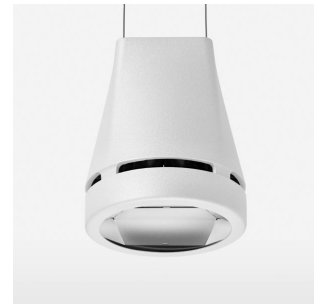

Pendiro EC 125

Article number: 81070115

LIGHT TECHNOLOGY

LED	COB
Light colour	GoldenBread
Luminous flux	3420 lm
System power	34 W
Luminaire Efficiency	101 lm/W
Reflector	OvalBasic
Beam angle	60° x 40°

LUMINAIRE

Weight	2.7 kg
Protection rating . class	IP 20 . III
Luminaire colour	stratowhite

OPTIONAL

RAL-colours, NCS-colours (powder coating or wet spraying) on inquiry, surface alloys on inquiry, honeycomb louver

Suspended luminaire with LED, rated life of the LED L80/B10 > 50000 h, chromaticity tolerance 3 SDCM (initial), reflector with oval light distribution pattern, reflector pure aluminium 99,99% in MIRO-Silver®, luminaire head die-cast aluminium, powder-coated, stratowhite, separate driver unit