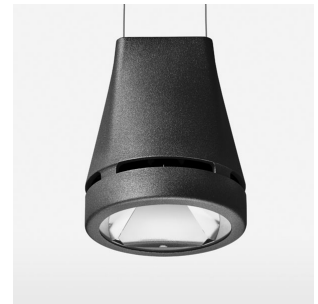

## Pendiro EC 125

Article number: 81080105

### LIGHT TECHNOLOGY

LED	COB
Light colour	GoldenBread
Luminous flux	3420 lm
System power	34 W
Luminaire Efficiency	101 lm/W
Reflector	Spot
Beam angle	20°

### LUMINAIRE

Weight	2.7 kg
Protection rating . class	IP 20 . III
Luminaire colour	stratoblack

### OPTIONAL

RAL-colours, NCS-colours (powder coating or wet spraying) on inquiry, surface alloys on inquiry, honeycomb louver

Suspended luminaire with LED, rated life of the LED L80/B10 > 50000 h, chromaticity tolerance 3 SDCM (initial), reflector with circular light distribution pattern, reflector pure aluminium 99,99% in MIRO-Silver®, luminaire head die-cast aluminium, powder-coated, stratoblack, separate driver unit