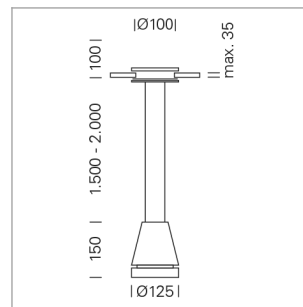

Pendiro EC 125

Article number: 81080105

LIGHT TECHNOLOGY

LED	COB
Light colour	GoldenBread
Luminous flux	3420 lm
System power	34 W
Luminaire Efficiency	101 lm/W
Reflector	Spot
Beam angle	20°

LUMINAIRE

Weight	2.7 kg
Protection rating . class	IP 20 . III
Luminaire colour	stratoblack

OPTIONAL

RAL-colours, NCS-colours (powder coating or wet spraying) on inquiry, surface alloys on inquiry, honeycomb louver

Suspended luminaire with LED, rated life of the LED L80/B10 > 50000 h, chromaticity tolerance 3 SDCM (initial), reflector with circular light distribution pattern, reflector pure aluminium 99,99% in MIRO-Silver®, luminaire head die-cast aluminium, powder-coated, stratoblack, separate driver unit

76500076 driver unit, Fix Current, 220-240 V / 50-60 Hz, 850 mA, camera-compatible, up to 2.5 KV interference resistance, SELV, max. 34 luminaires per circuit (B16A fuse)

Note: All data are typical values. System features may change with product improvements due to technical advances. Errors excepted.