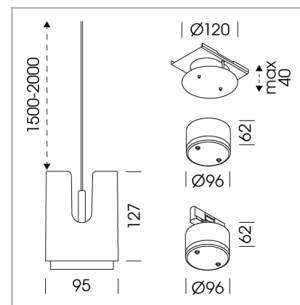

Pendiro IC

Article number: 80680036

LIGHT TECHNOLOGY

LED	COB
Light colour	Sun
Luminous flux	920 lm
System power	15 W
Luminaire Efficiency	61 lm/W
Reflector	Spot
Beam angle	20°

LUMINAIRE

Weight	0.8 kg
Protection rating . class	IP 20 . III
Luminaire colour	stratowhite

OPTIONAL

RAL-colours, NCS colours (powder coating or wet spraying) on inquiry, surface alloys on inquiry

Suspended luminaire with LED, rated life of the LED L80/B10 > 50000 h, chromaticity tolerance 3 SDCM (initial), LED hybrid technology, 3D silicone lens to reduce the proportion of scattered light, reflector with circular light distribution pattern, reflector pure aluminium 99,99% in MIRO-Silver®, segmented and faceted, exchangeable reflector unit in high-sheen black plastic, with glass cover, luminaire housing die-cast aluminium, powder-coated, stratowhite, separate driver unit

76500055 recessed canopy,
Mounting plate with accessories for recessed fitting, Connecting cable with plug
connection for driver unit (order separately), cover sheet steel, powder-coated, stratowhite

76500050 driver unit, Fix Current,
220-240 V / 50-60 Hz, 400 mA, camera-compatible, up to 2.5 KV interference resistance, SELV, max. 34 luminaires per circuit (B16A fuse)