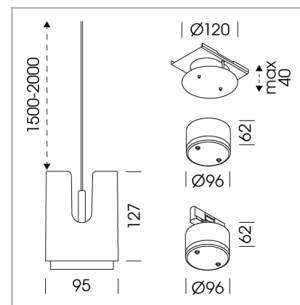

Pendiro IC

Article number: 80710007

LIGHT TECHNOLOGY

LED	COB
Light colour	PearlWhite
Luminous flux	2400 lm
System power	23 W
Luminaire Efficiency	103 lm/W
Reflector	OvalBasic
Beam angle	60° x 40°

LUMINAIRE

Weight	0.8 kg
Protection rating . class	IP 20 . III
Luminaire colour	stratoblack

OPTIONAL

RAL-colours, NCS colours (powder coating or wet spraying) on inquiry, surface alloys on inquiry

Suspended luminaire with LED, rated life of the LED L80/B10 > 50000 h, colour rendering index CRI > 90, chromaticity tolerance 2 SDCM (initial), LED hybrid technology, 3D silicone lens to reduce the proportion of scattered light, reflector with oval light distribution pattern, reflector pure aluminium 99,99% in MIRO-Silver®, segmented, exchangeable reflector unit in high-shine black plastic, with glass cover, luminaire housing die-cast aluminium, powder-coated, stratoblack, separate driver unit

76500054 recessed canopy,
Mounting plate with accessories for recessed fitting, Connecting cable with plug
connection for driver unit (order separately), cover sheet steel, powder-coated, stratoblack

76500034 driver unit, Fix Current,
220-240 V / 50-60 Hz, 600 mA, camera-compatible, up to 2.5 KV interference resistance, SELV, max. 34 luminaires per circuit (B16A fuse), Treiber für Deckeneinbau