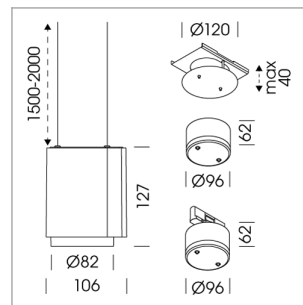

Pendiro ID

Article number: 80640012

LIGHT TECHNOLOGY

LED	COB
Light colour	Sun
Luminous flux	1290 lm
System power	23 W
Luminaire Efficiency	56 lm/W
Reflector	Medium
Beam angle	25°

LUMINAIRE

Weight	0.7 kg
Protection rating . class	IP 20 . III
Luminaire colour	stratoblack

OPTIONEEL

RAL-colours, NCS colours (powder coating or wet spraying) on inquiry, surface alloys on inquiry