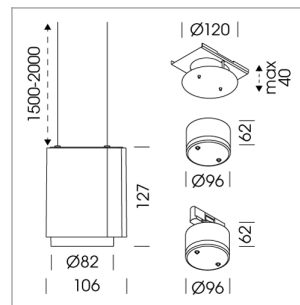

Pendiro ID

Article number: 80660024

LIGHT TECHNOLOGY

LED	COB
Light colour	Sun
Luminous flux	1290 lm
System power	23 W
Luminaire Efficiency	56 lm/W
Reflector	OvalBasic
Beam angle	40° x 60°

LUMINAIRE

Weight	0.7 kg
Protection rating . class	IP 20 . III
Luminaire colour	stratosilver

OPCJA

RAL-colours, NCS colours (powder coating or wet spraying) on inquiry, surface alloys on inquiry

Suspended luminaire with LED, rated life of the LED L80/B10 > 50000 h, chromaticity tolerance 3 SDCM (initial), LED hybrid technology, 3D silicone lens to reduce the proportion of scattered light, reflector with oval light distribution pattern, reflector pure aluminium 99,99% in MIRO-Silver®, segmented, exchangeable reflector unit in high-sheen black plastic, with glass cover, luminaire housing die-cast aluminium, powder-coated, stratosilver, separate driver unit

76500053 recessed canopy,
Mounting plate with accessories for recessed fitting, Connecting cable with plug
connection for driver unit (order separately), cover sheet steel, powder-coated, stratosilver

76500034 driver unit, Fix Current,
220-240 V / 50-60 Hz, 600 mA, camera-compatible, up to 2.5 KV interference resistance, SELV, max. 34 luminaires per circuit (B16A fuse)

76500039 driver unit, DALI,
220-240 V / 50-60 Hz, 600 mA, with GST18/5-pin connector, incl. 5-conductor feed-through wiring, camera-compatible, up to 2.5 KV interference resistance, SELV, max. 24 luminaires per circuit (B16A fuse)

76500095 canopy with multiadapter inclusive DALI driver,
220-240 V / 50-60 Hz, 600 mA, up to 2.5 KV interference resistance, SELV, max. 95 pcs. / B16 luminaires per circuit (B16A fuse), cover sheet steel, powder-coated, stratoblack

76500096 canopy inclusive DALI driver,
220-240 V / 50-60 Hz, 600 mA, up to 2.5 KV interference resistance, SELV, max. 95 pcs. / B16 luminaires per circuit (B16A fuse), cover sheet steel, powder-coated, stratoblack

Note: All data are typical values. System features may change with product improvements due to technical advances. Errors excepted.