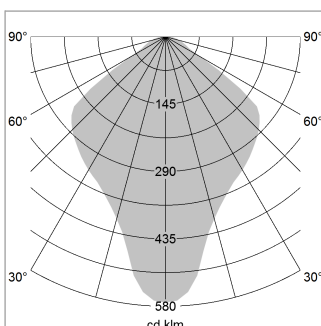

Pendiro QT

Article number: 6421000001

LIGHT TECHNOLOGY

LED	E27
Light colour	828
Luminous flux	1055 lm
System power	13 W
Luminaire Efficiency	81 lm/W
Reflector	freistrahlend
Beam angle	80°

LUMINAIRE

Protection rating . class	IP 20 . I
Luminaire colour	black

Decorative suspended luminaire with hub holder E27, max 150W, shade made of painted aluminium, black / traffic yellow, metal trim ring (diameter 95mm) around hub holder, 28 ventilation openings (diameter 5mm) concentric circular arrangement, double-insulated cabling, clamping device on cable ends if feed cable > 80 mm, power feed cable and canopy black, steel cable hanging set, ceiling-mounting, 1.5m cable

All light-measurements are based on the application with 13 watt LED lamp (Art. No.: 64110MM21113)

Note: All data are typical values. System features may change with product improvements due to technical advances. Errors excepted.

1.0 m	1.94	603.0
2.0 m	3.88	151.0
3.0 m	5.82	67.0
4.0 m	7.76	38.0
5.0 m	9.70	24.0
Ø (m)		E0(0°)(lx)