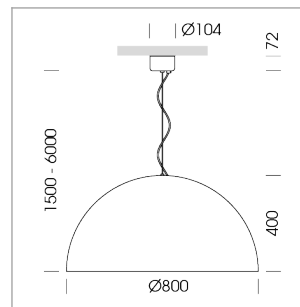

Pendiro QT

Article number: 6421000001

LIGHT TECHNOLOGY

LED	E27
Light colour	828
Luminous flux	1055 lm
System power	13 W
Luminaire Efficiency	81 lm/W
Reflector	freistrahlend
Beam angle	80°

LUMINAIRE

Protection rating . class	IP 20 . I
Luminaire colour	black

Decorative suspended luminaire with hub holder E27, max 150W, shade made of painted aluminium, black / traffic yellow, metal trim ring (diameter 95mm) around hub holder, 28 ventilation openings (diameter 5mm) concentric circular arrangement, double-insulated cabling, clamping device on cable ends if feed cable > 80 mm, power feed cable and canopy black, steel cable hanging set, ceiling-mounting, 1.5m cable

All light-measurements are based on the application with 13 watt LED lamp (Art. No.: 64110MM21113)

Note: All data are typical values. System features may change with product improvements due to technical advances. Errors excepted.

1.0 m	1.94	603.0
2.0 m	3.88	151.0
3.0 m	5.82	67.0
4.0 m	7.76	38.0
5.0 m	9.70	24.0
Ø (m)		E0(0°)(lx)