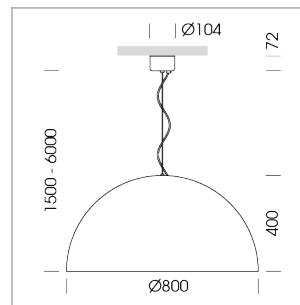

Pendiro QT

Article number: 6421000001

LIGHT TECHNOLOGY

LED	E27
Light colour	828
Luminous flux	1055 lm
System power	13 W
Luminaire Efficiency	81 lm/W
Reflector	freistrahlend
Beam angle	80°

LUMINAIRE

Protection rating . class	IP 20 . I
Luminaire colour	black

Decorative suspended luminaire with hub holder E27, max 150W, shade made of painted aluminium, black / traffic yellow, metal trim ring (diameter 95mm) around hub holder, 28 ventilation openings (diameter 5mm) concentric circular arrangement, double-insulated cabling, clamping device on cable ends if feed cable > 80 mm, power feed cable and canopy black, steel cable hanging set, ceiling-mounting, 1.5m cable

All light-measurements are based on the application with 13 watt LED lamp (Art. No.: 64110MM21113)

Note: All data are typical values. System features may change with product improvements due to technical advances. Errors excepted.