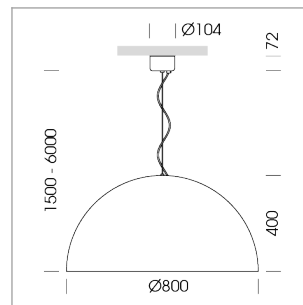

Pendiro QT

Article number: 6421000003

LIGHT TECHNOLOGY

LED	E27
Light colour	828
Luminous flux	1055 lm
System power	13 W
Luminaire Efficiency	81 lm/W
Reflector	freistrahlend
Beam angle	80°

LUMINAIRE

Protection rating . class	IP 20 . I
Luminaire colour	black

Decorative suspended luminaire with hub holder E27, max 150W, shade made of painted aluminium, black / yellow-green, metal trim ring (diameter 95mm) around hub holder, 28 ventilation openings (diameter 5mm) concentric circular arrangement, double-insulated cabling, clamping device on cable ends if feed cable > 80 mm, power feed cable and canopy black, steel cable hanging set, ceiling-mounting, 1.5m cable

All light-measurements are based on the application with 13 watt LED lamp (Art. No.: 64110MM21113)

Note: All data are typical values. System features may change with product improvements due to technical advances. Errors excepted.