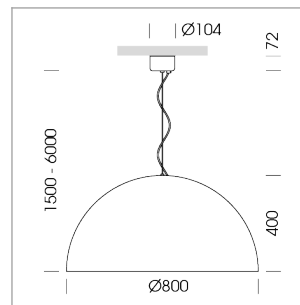

Pendiro QT

Article number: 6421000003

LIGHT TECHNOLOGY

LED	E27
Light colour	828
Luminous flux	1055 lm
System power	13 W
Luminaire Efficiency	81 lm/W
Reflector	freistrahlend
Beam angle	80°

LUMINAIRE

Protection rating . class	IP 20 . I
Luminaire colour	black

Decorative suspended luminaire with hub holder E27, max 150W, shade made of painted aluminium, black / yellow-green, metal trim ring (diameter 95mm) around hub holder, 28 ventilation openings (diameter 5mm) concentric circular arrangement, double-insulated cabling, clamping device on cable ends if feed cable > 80 mm, power feed cable and canopy black, steel cable hanging set, ceiling-mounting, 1.5m cable

All light-measurements are based on the application with 13 watt LED lamp (Art. No.: 64110MM21113)

Note: All data are typical values. System features may change with product improvements due to technical advances. Errors excepted.