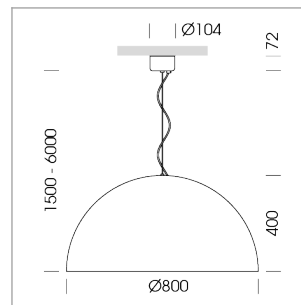

### LIGHT TECHNOLOGY

LED	E27
Light colour	828
Luminous flux	1055 lm
System power	13 W
Luminaire Efficiency	81 lm/W
Reflector	freistrahlend
Beam angle	80°

### LUMINAIRE

Protection rating . class	IP 20 . I
Luminaire colour	black

Decorative suspended luminaire with hub holder E27, max 150W, shade made of painted aluminium, black / traffic red, metal trim ring (diameter 95mm) around hub holder, 28 ventilation openings (diameter 5mm) concentric circular arrangement, double-insulated cabling, clamping device on cable ends if feed cable > 80 mm, power feed cable and canopy black, steel cable hanging set, ceiling-mounting, 1.5m cable

All light-measurements are based on the application with 13 watt LED lamp (Art. No.: 64110MM21113)

Note: All data are typical values. System features may change with product improvements due to technical advances. Errors excepted.