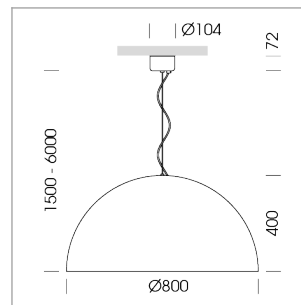

Pendiro QT

Article number: 6421000004

LIGHT TECHNOLOGY

LED	E27
Light colour	828
Luminous flux	1055 lm
System power	13 W
Luminaire Efficiency	81 lm/W
Reflector	freistrahlend
Beam angle	80°

LUMINAIRE

Protection rating . class	IP 20 . I
Luminaire colour	black

Decorative suspended luminaire with hub holder E27, max 150W, shade made of painted aluminium, black / traffic red, metal trim ring (diameter 95mm) around hub holder, 28 ventilation openings (diameter 5mm) concentric circular arrangement, double-insulated cabling, clamping device on cable ends if feed cable > 80 mm, power feed cable and canopy black, steel cable hanging set, ceiling-mounting, 1.5m cable

All light-measurements are based on the application with 13 watt LED lamp (Art. No.: 64110MM21113)

Note: All data are typical values. System features may change with product improvements due to technical advances. Errors excepted.