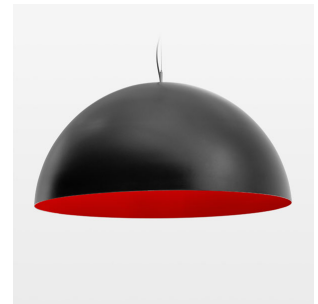

## Pendiro QT

Article number: 6421000004

### LIGHT TECHNOLOGY

LED	E27
Light colour	828
Luminous flux	1055 lm
System power	13 W
Luminaire Efficiency	81 lm/W
Reflector	freistrahlend
Beam angle	80°

### LUMINAIRE

Protection rating . class	IP 20 . I
Luminaire colour	black

Decorative suspended luminaire with hub holder E27, max 150W, shade made of painted aluminium, black / traffic red, metal trim ring (diameter 95mm) around hub holder, 28 ventilation openings (diameter 5mm) concentric circular arrangement, double-insulated cabling, clamping device on cable ends if feed cable > 80 mm, power feed cable and canopy black, steel cable hanging set, ceiling-mounting, 1.5m cable