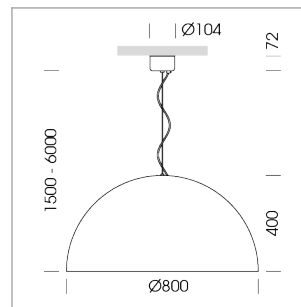

### LIGHT TECHNOLOGY

LED	E27
Light colour	828
Luminous flux	1055 lm
System power	13 W
Luminaire Efficiency	81 lm/W
Reflector	freistrahlend
Beam angle	80°

### LUMINAIRE

Protection rating . class	IP 20 . I
Luminaire colour	black

Decorative suspended luminaire with hub holder E27, max 150W, shade made of painted aluminium, black / traffic red, metal trim ring (diameter 95mm) around hub holder, 28 ventilation openings (diameter 5mm) concentric circular arrangement, double-insulated cabling, clamping device on cable ends if feed cable > 80 mm, power feed cable and canopy black, steel cable hanging set, ceiling-mounting, 1.5m cable

All light-measurements are based on the application with 13 watt LED lamp (Art. No.: 64110MM21113)

Note: All data are typical values. System features may change with product improvements due to technical advances. Errors excepted.