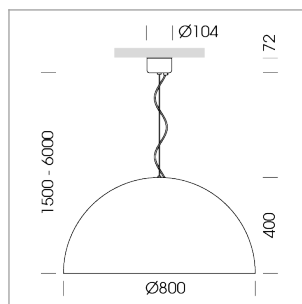

Pendiro QT

Article number: 6421000005

LIGHT TECHNOLOGY

LED	E27
Light colour	828
Luminous flux	1055 lm
System power	13 W
Luminaire Efficiency	81 lm/W
Reflector	freistrahlend
Beam angle	80°

LUMINAIRE

Protection rating . class	IP 20 . I
Luminaire colour	black

Decorative suspended luminaire with hub holder E27, max 150W, shade made of painted aluminium, black / pure white, metal trim ring (diameter 95mm) around hub holder, 28 ventilation openings (diameter 5mm) concentric circular arrangement, double-insulated cabling, clamping device on cable ends if feed cable > 80 mm, power feed cable and canopy black, steel cable hanging set, ceiling-mounting, 1.5m cable

All light-measurements are based on the application with 13 watt LED lamp (Art. No.: 64110MM21113)

Note: All data are typical values. System features may change with product improvements due to technical advances. Errors excepted.