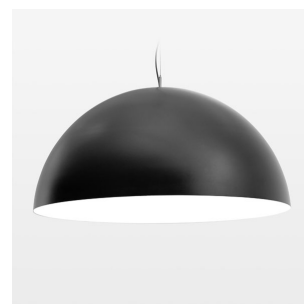

Pendiro QT

Article number: 6421000005

LIGHT TECHNOLOGY

LED	E27
Light colour	828
Luminous flux	1055 lm
System power	13 W
Luminaire Efficiency	81 lm/W
Reflector	freistrahlend
Beam angle	80°

LUMINAIRE

Protection rating . class	IP 20 . I
Luminaire colour	black

Decorative suspended luminaire with hub holder E27, max 150W, shade made of painted aluminium, black / pure white, metal trim ring (diameter 95mm) around hub holder, 28 ventilation openings (diameter 5mm) concentric circular arrangement, double-insulated cabling, clamping device on cable ends if feed cable > 80 mm, power feed cable and canopy black, steel cable hanging set, ceiling-mounting, 1.5m cable